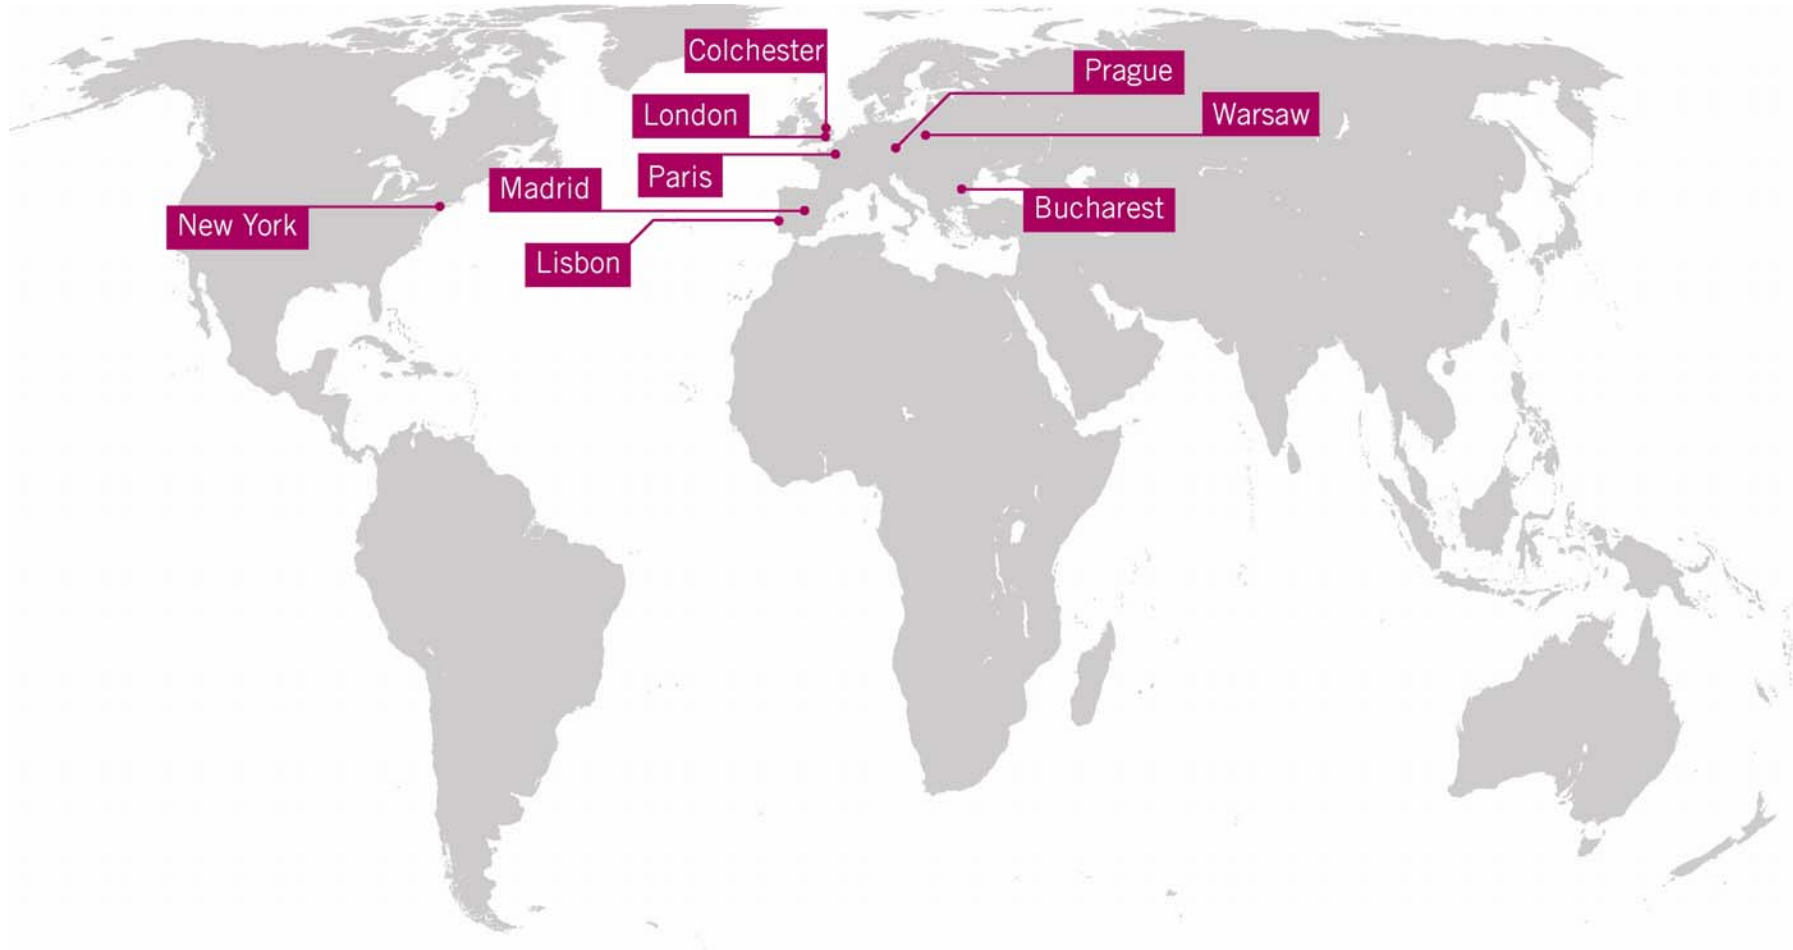

How did we get on?

Linklaters